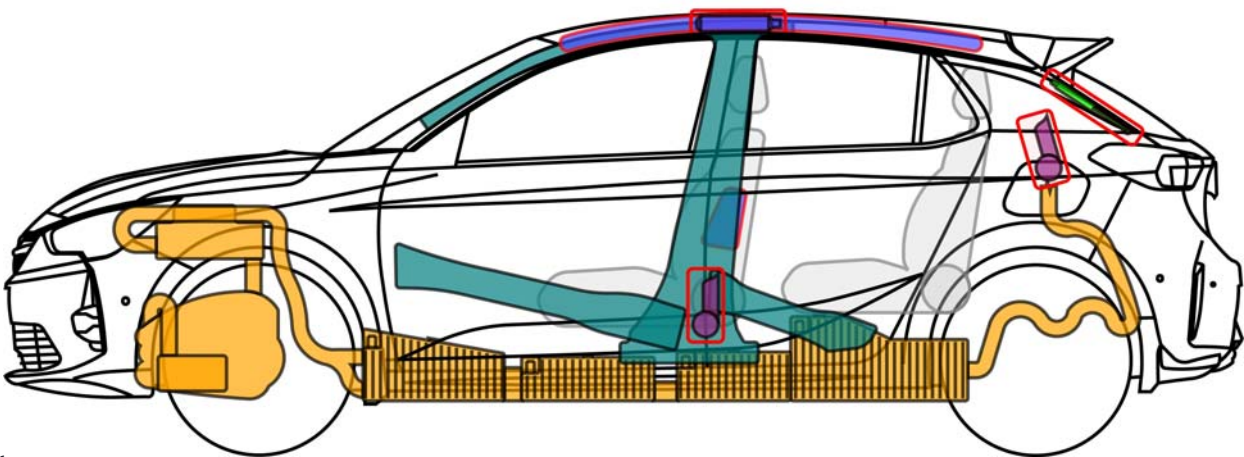

# Corso - electric - F

5-door

Year of production 2019 →

## Legend

	Airbag		Stored gas inflator		Seat belt pretensioner		SRS control unit		
			Gas strut / Preloaded spring		High strength zone				
	Battery low voltage								
	High voltage battery pack		High voltage power cable / component		High voltage disconnect				