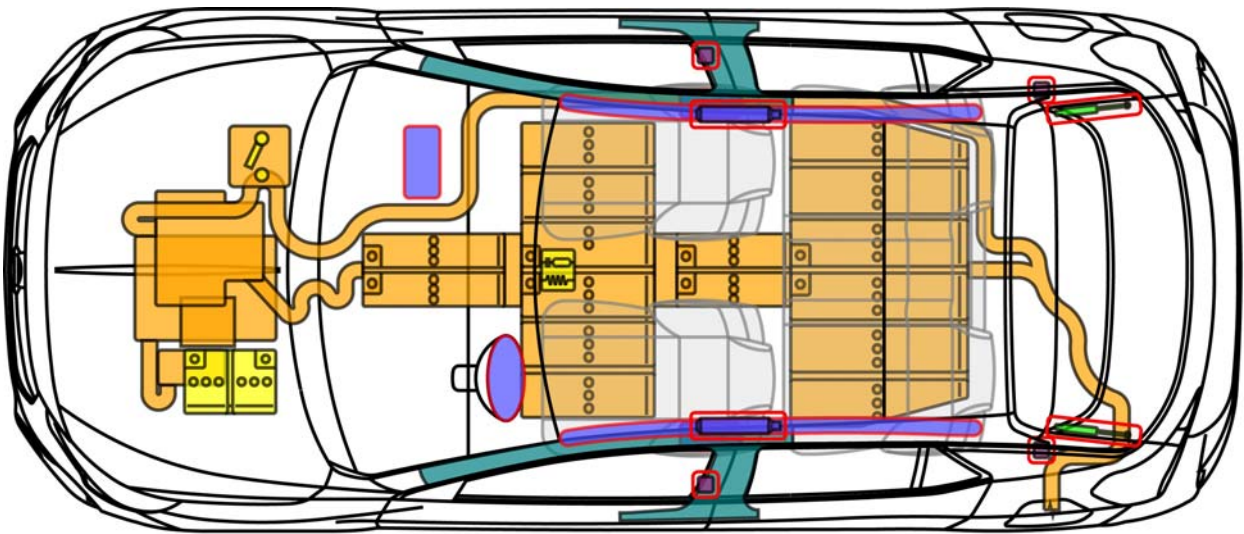

# Corso - electric - F

5-door

Year of production 2019 →

## Legend

	Airbag		Stored gas inflator		Seat belt pretensioner		SRS control unit		
			Gas strut / Preloaded spring		High strength zone				
	Battery low voltage								
	High voltage battery pack		High voltage power cable / component		High voltage disconnect				